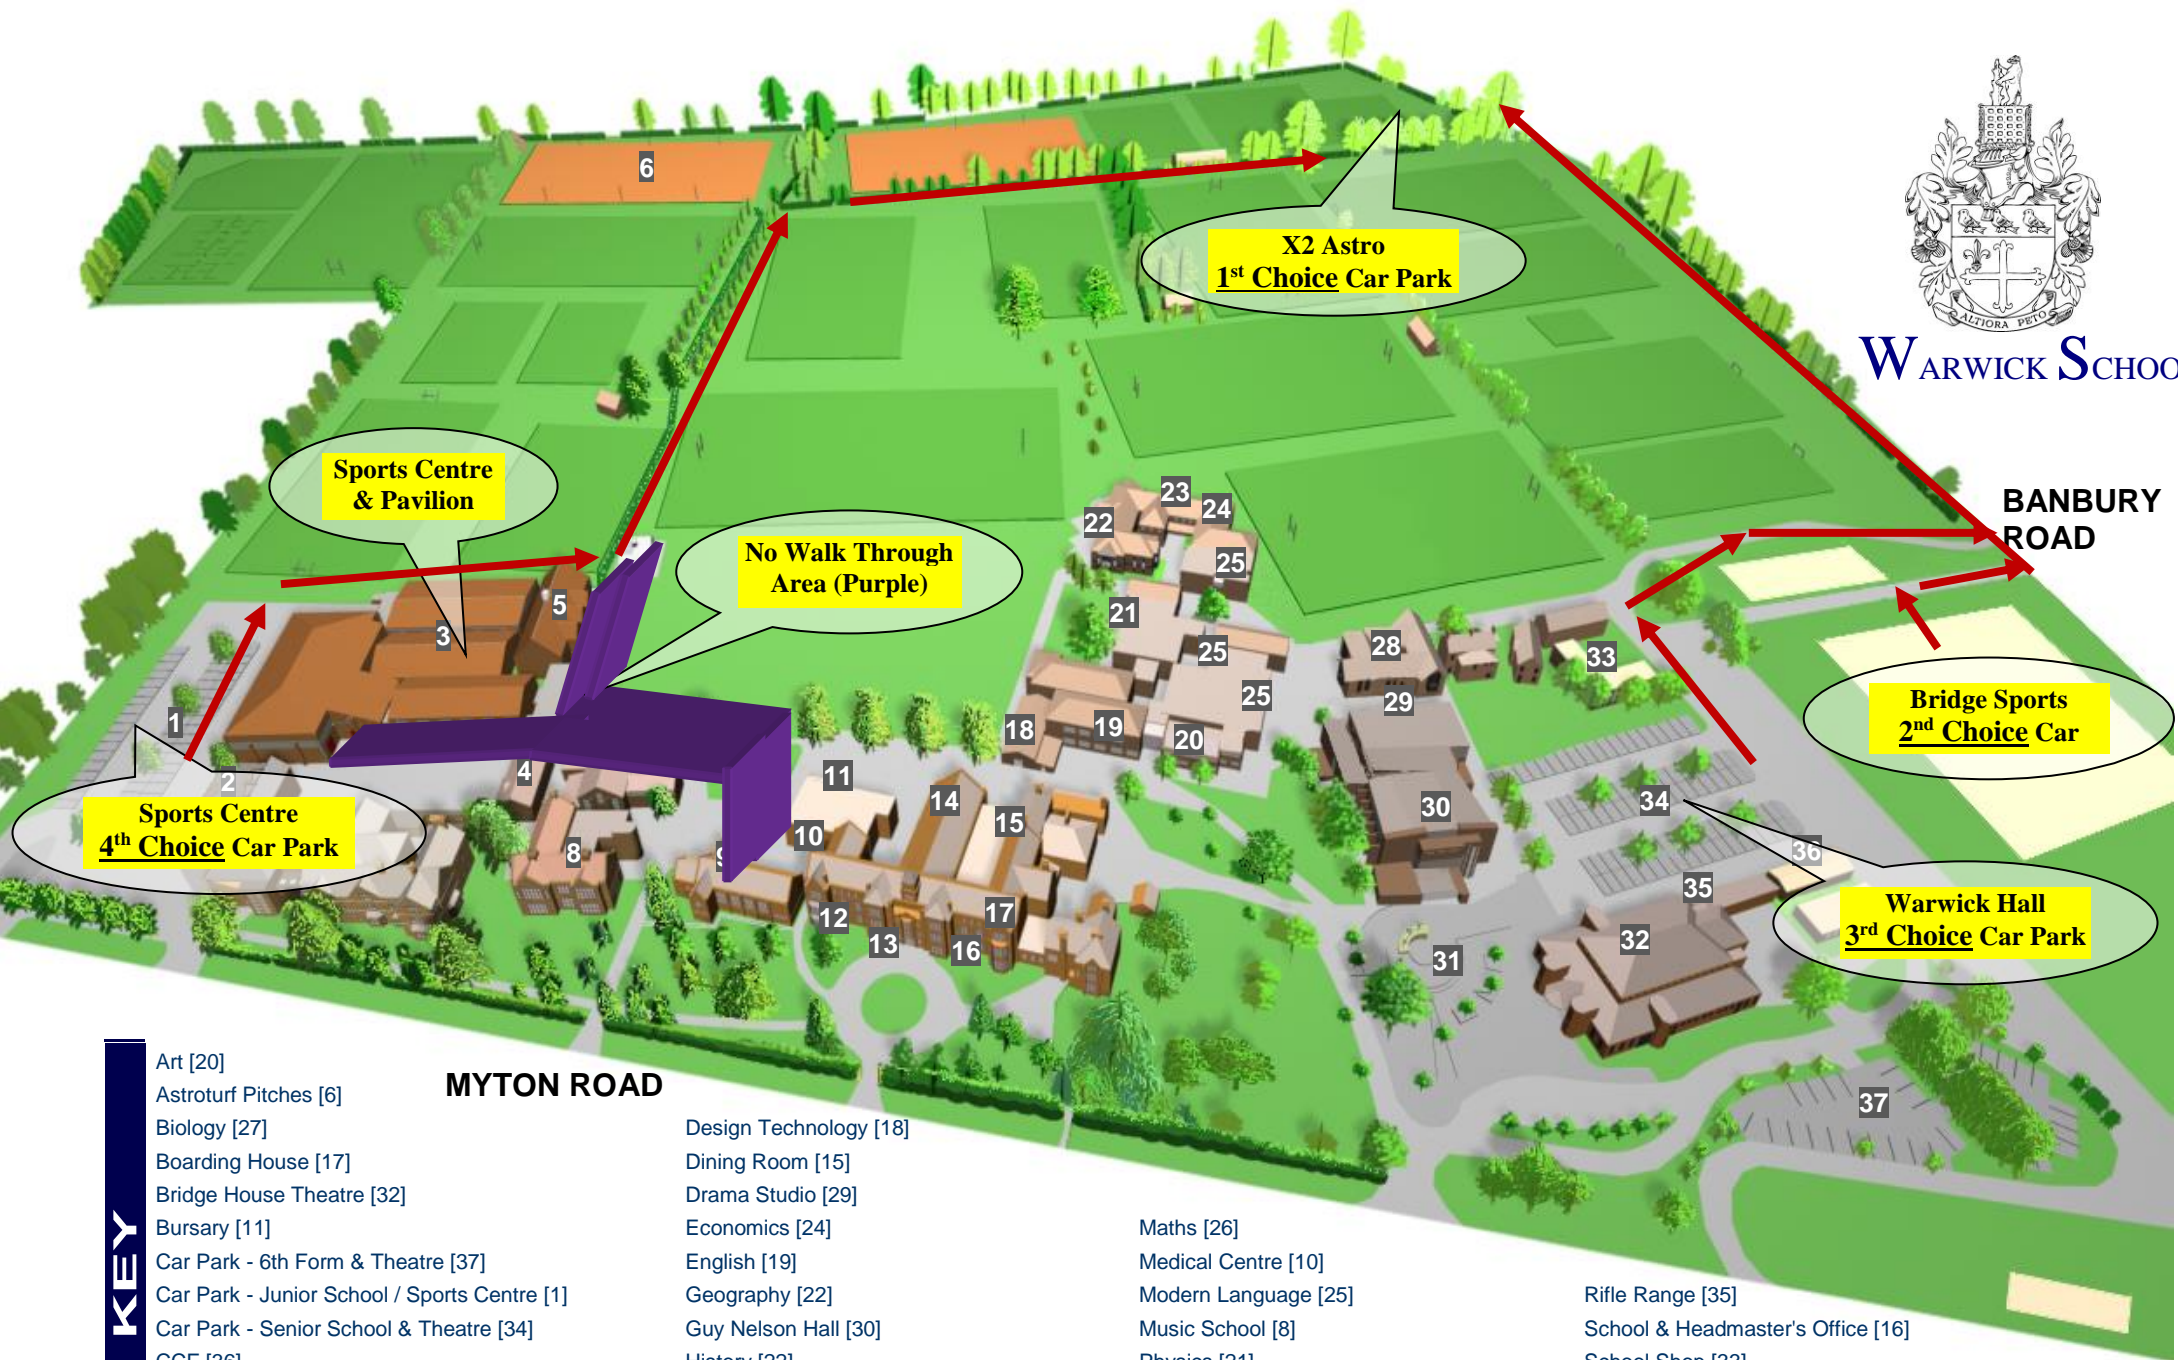

WARWICK SCHOOL

KEY

- Art [20]
- Astroturf Pitches [6]
- Biology [27]
- Boarding House [17]
- Bridge House Theatre [32]
- Bursary [11]
- Car Park - 6th Form & Theatre [37]
- Car Park - Junior School / Sports Centre [1]
- Car Park - Senior School & Theatre [34]
- CCF [36]
- Changing Rooms [5]
- Chapel [9]
- Chemistry [21]
- Classics [23]

MYTON ROAD

- Design Technology [18]
- Dining Room [15]
- Drama Studio [29]
- Economics [24]
- English [19]
- Geography [22]
- Guy Nelson Hall [30]
- History [22]
- IT -Masefield Centre [28]
- Junior School [2]
- Junior School - Assembly Hall [4]
- Library - Masefield Centre [28]

- Maths [26]
- Medical Centre [10]
- Modern Language [25]
- Music School [8]
- Physics [21]
- Piazza [31]
- Pyne Room [14]
- Reception [13]
- Religious Education [12]

- Rifle Range [35]
- School & Headmaster's Office [16]
- School Shop [33]
- Sixth Form Centre [7]
- Sports Centre [3]
- Swimming Pool [3]
- Warwick Prep School [38]